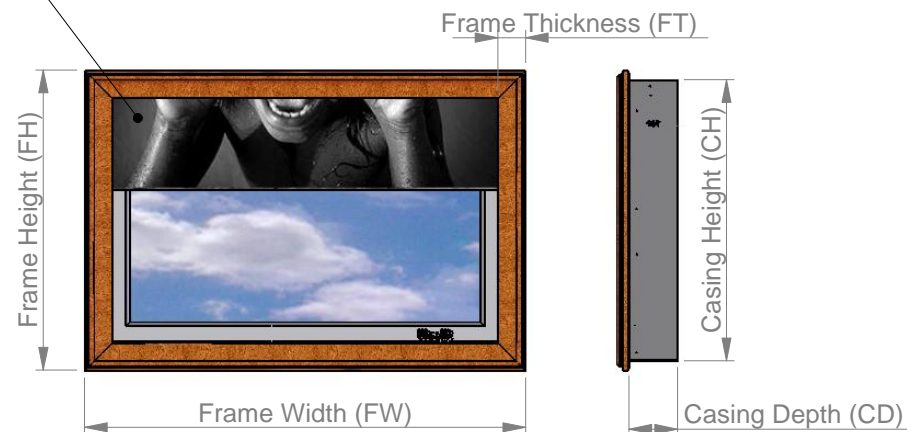

Canvas Artwork