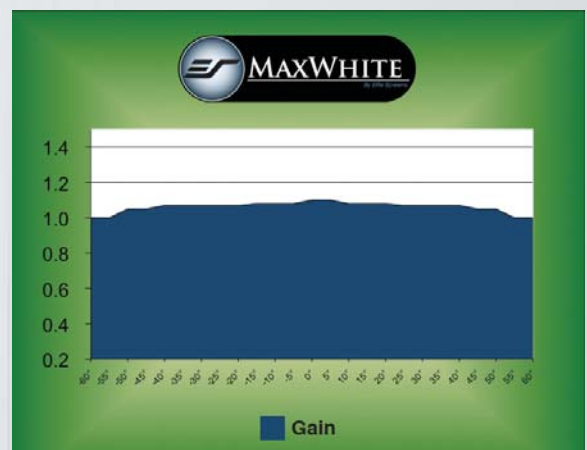

FEATURES & BENEFITS

- Dual Wall and ceiling Installation Design
- Auto Locking System provides variable height settings
- Standard 4-side Black Masking Borders
- MaxWhite™ Screen Material is durable and easy to clean
- 160 Degrees Wide Viewing Angle for commercial Presentation or Residential Home Cinema
- Available with Black or White casings
- Screen Lanyard for easy operation included
- Black Backed Screen material eliminates light penetration for superior color reproduction
- In-Stock available from 71" (180 cm) - 170" (431.8 cm) in 1:1, 4:3, 16:9 & 16:10 Aspect Ratio
- Two Year Manufacturer's Warranty
- Optional 6" - 18" Hanging Brackets Available