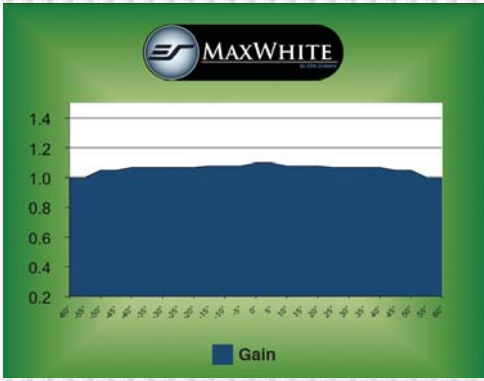

Elite Screens' **MaxWhite FG** synthetic screen material is durable for daily use and easy to clean. It has a wide viewing angle (160°) with 1.1 Gain, for commercial or home theater presentation.

This brand has a special Fiber Glass backing to provide additional flatness and black backing to prevent light penetration along with a textured pattern to eliminate Moiré or "hot spotting".

AcousticPro1080™ is fiberglass backed and utilizes an acoustically transparent weave material that prevents sound absorption while its 1.0 gain wide diffusion material provides quality color reproduction and image clarity.

It is made for use with in-wall speakers and in commercial and residential applications

Home2 AcousticPro Series: Premium Electric Acoustic Sound Transparent Screen with IR/RF/Low Voltage 3-Way Wall box/12V Trigger