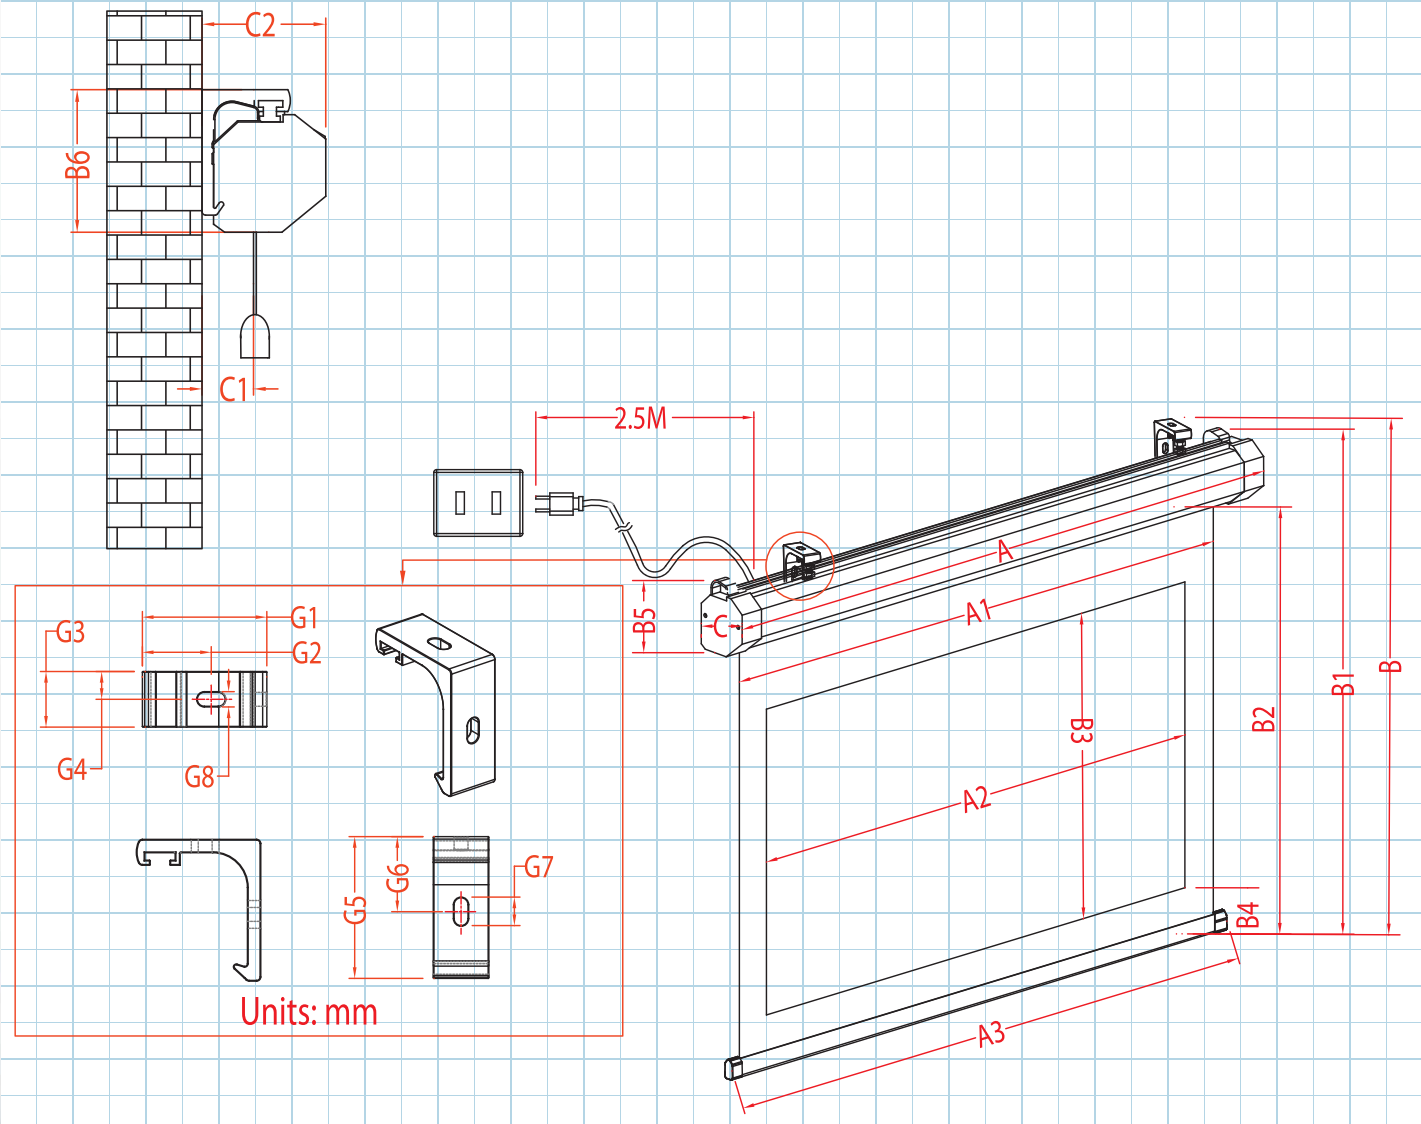

Unit: mm

Can't find size and ratio you're looking for? Visit elitescreens.com/csr to create your own

The listed measurements are for general reference only. Please contact Elite Screens to verify product design and dimensions before attempting to integrate its products with any structural or furniture modification. Although a manufacturer may offer product advice, it may be taken or disregarded at the integrator's discretion. Elite Screens will not be held responsible or be otherwise liable for faulty installations.