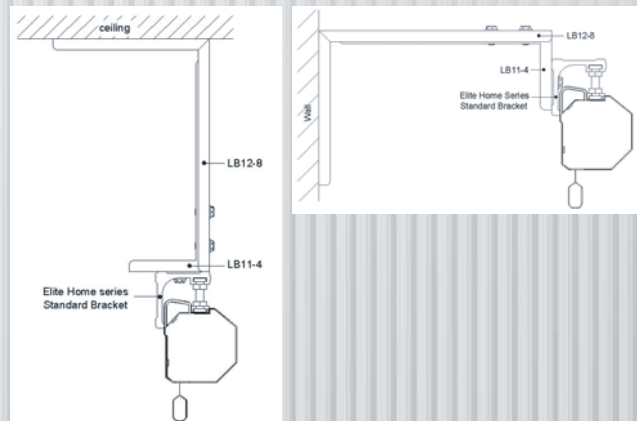

Standard Wall/Ceiling Brackets