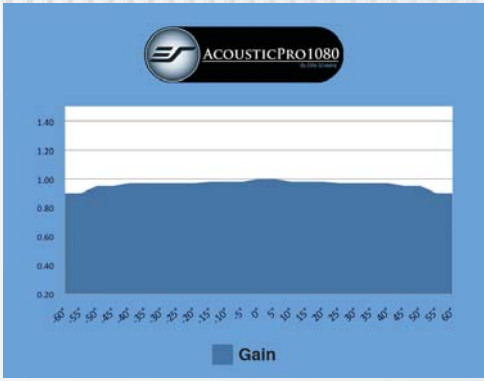

Elite Screens' **MaxWhite FG** synthetic screen material is durable for daily use and easy to clean. It has a wide viewing angle (160°) with 1.1 Gain, for commercial or home theater presentation.

This brand has a special Fiber Glass backing to provide additional flatness and black backing to prevent light penetration along with a textured pattern to eliminate Moiré or "hot spotting".

AcousticPro1080™ is fiberglass backed and utilizes an acoustically transparent weave material that prevents sound absorption while its 1.0 gain wide diffusion material provides quality color reproduction and image clarity.

It is made for use with in-wall speakers and in commercial and residential applications

Home2 AcousticPro Series: Premium Electric Acoustic Sound Transparent Screen with IR/RF/Low Voltage 3-Way Wall box/12V Trigger