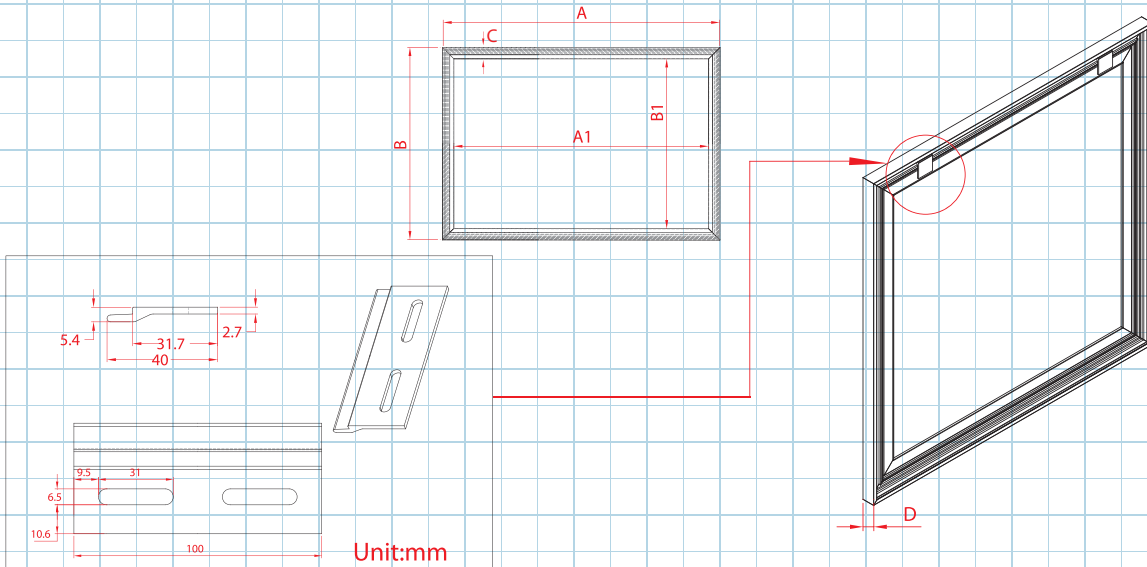

Cinema235 Series Dimension Table

Model	Screen Diag. & Aspect Ratio	Overall Width (A)	Viewing Width (A1)	Overall Height (B)	Viewing Height (B1)	Frame Width (C)	Frame Height (D)
R85H-WIDE	85" (2.35:1)	2106.0	1986.0	965.0	845.0	60.0	40.0
R96H-WIDE	96" (2.35:1)	2364.0	2244.0	1075.0	955.0	60.0	40.0
R103H-WIDE	103" (2.35:1)	2527.0	2407.0	1144.0	1024.0	60.0	40.0
R115H-WIDE	115" (2.35:1)	2808.0	2688.0	1264.0	1144.0	60.0	40.0
R125H-WIDE	125" (2.35:1)	3041.0	2921.0	1363.0	1243.0	60.0	40.0
R138H-WIDE	138" (2.35:1)	3345.0	3225.0	1492.0	1372.0	60.0	40.0
R158H-WIDE	158" (2.35:1)	3813.0	3693.0	1691.0	1571.0	60.0	40.0
R176H-WIDE	176" (2.35:1)	4233.0	4113.0	1870.0	1750.0	60.0	40.0

Unit: mm

Can't find size and ratio you're looking for? Visit elitescreens.com/csr to create your own

Model	Screen Diag. & Aspect Ratio	Overall Width (A)	Viewing Width (A1)	Overall Height (B)	Viewing Height (B1)	Frame Width (C)	Frame Height (D)
R85H-WIDE	85" (2.35:1)	82.9	78.2	38.0	33.3	2.4	1.6
R96H-WIDE	96" (2.35:1)	93.1	88.3	42.3	37.6	2.4	1.6
R103H-WIDE	103" (2.35:1)	99.5	94.8	45.0	40.3	2.4	1.6
R115H-WIDE	115" (2.35:1)	110.6	105.8	49.8	45.0	2.4	1.6
R125H-WIDE	125" (2.35:1)	119.7	115.0	53.7	48.9	2.4	1.6
R138H-WIDE	138" (2.35:1)	131.7	127.0	58.7	54.0	2.4	1.6
R158H-WIDE	158" (2.35:1)	150.1	145.4	66.6	61.9	2.4	1.6
R176H-WIDE	176" (2.35:1)	166.7	161.9	73.6	68.9	2.4	1.6

Unit: inch

Can't find size and ratio you're looking for? Visit elitescreens.com/csr to create your own

The listed measurements are for general reference only. Please contact Elite Screens to verify product design and dimensions before attempting to integrate its products with any structural or furniture modification. Although a manufacturer may offer product advice, it may be taken or disregarded at the integrator's discretion. Elite Screens will not be held responsible or be otherwise liable for faulty installations.